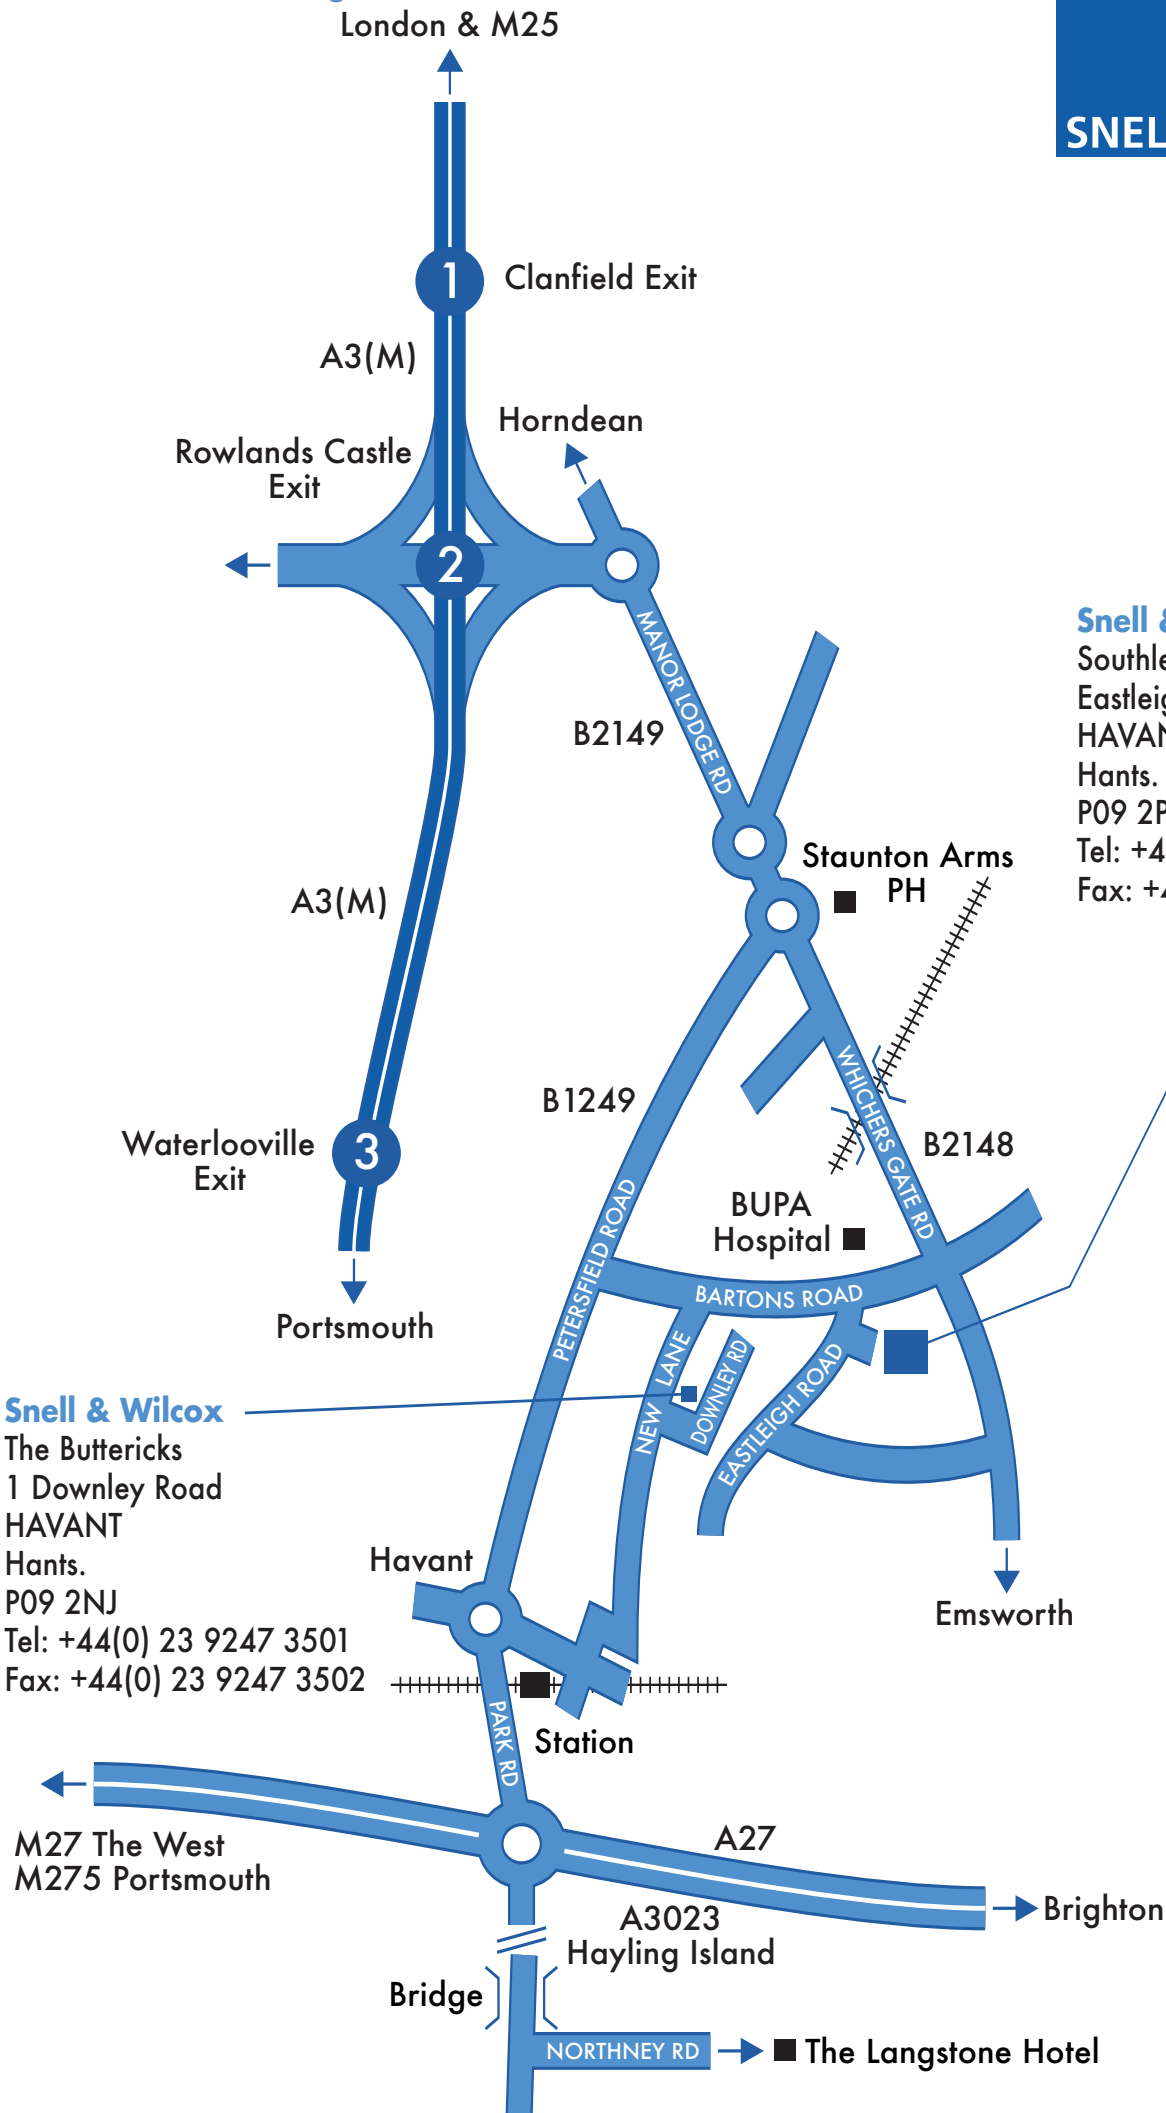

Directions to Southleigh Park Site

Snell & Wilcox
Southleigh Park House
Eastleigh Road
HAVANT
Hants.
P09 2PE
Tel: +44(0)23 9248 9000
Fax: +44(0)23 9245 1411

Snell & Wilcox
The Buttericks
1 Downley Road
HAVANT
Hants.
P09 2NJ
Tel: +44(0) 23 9247 3501
Fax: +44(0) 23 9247 3502